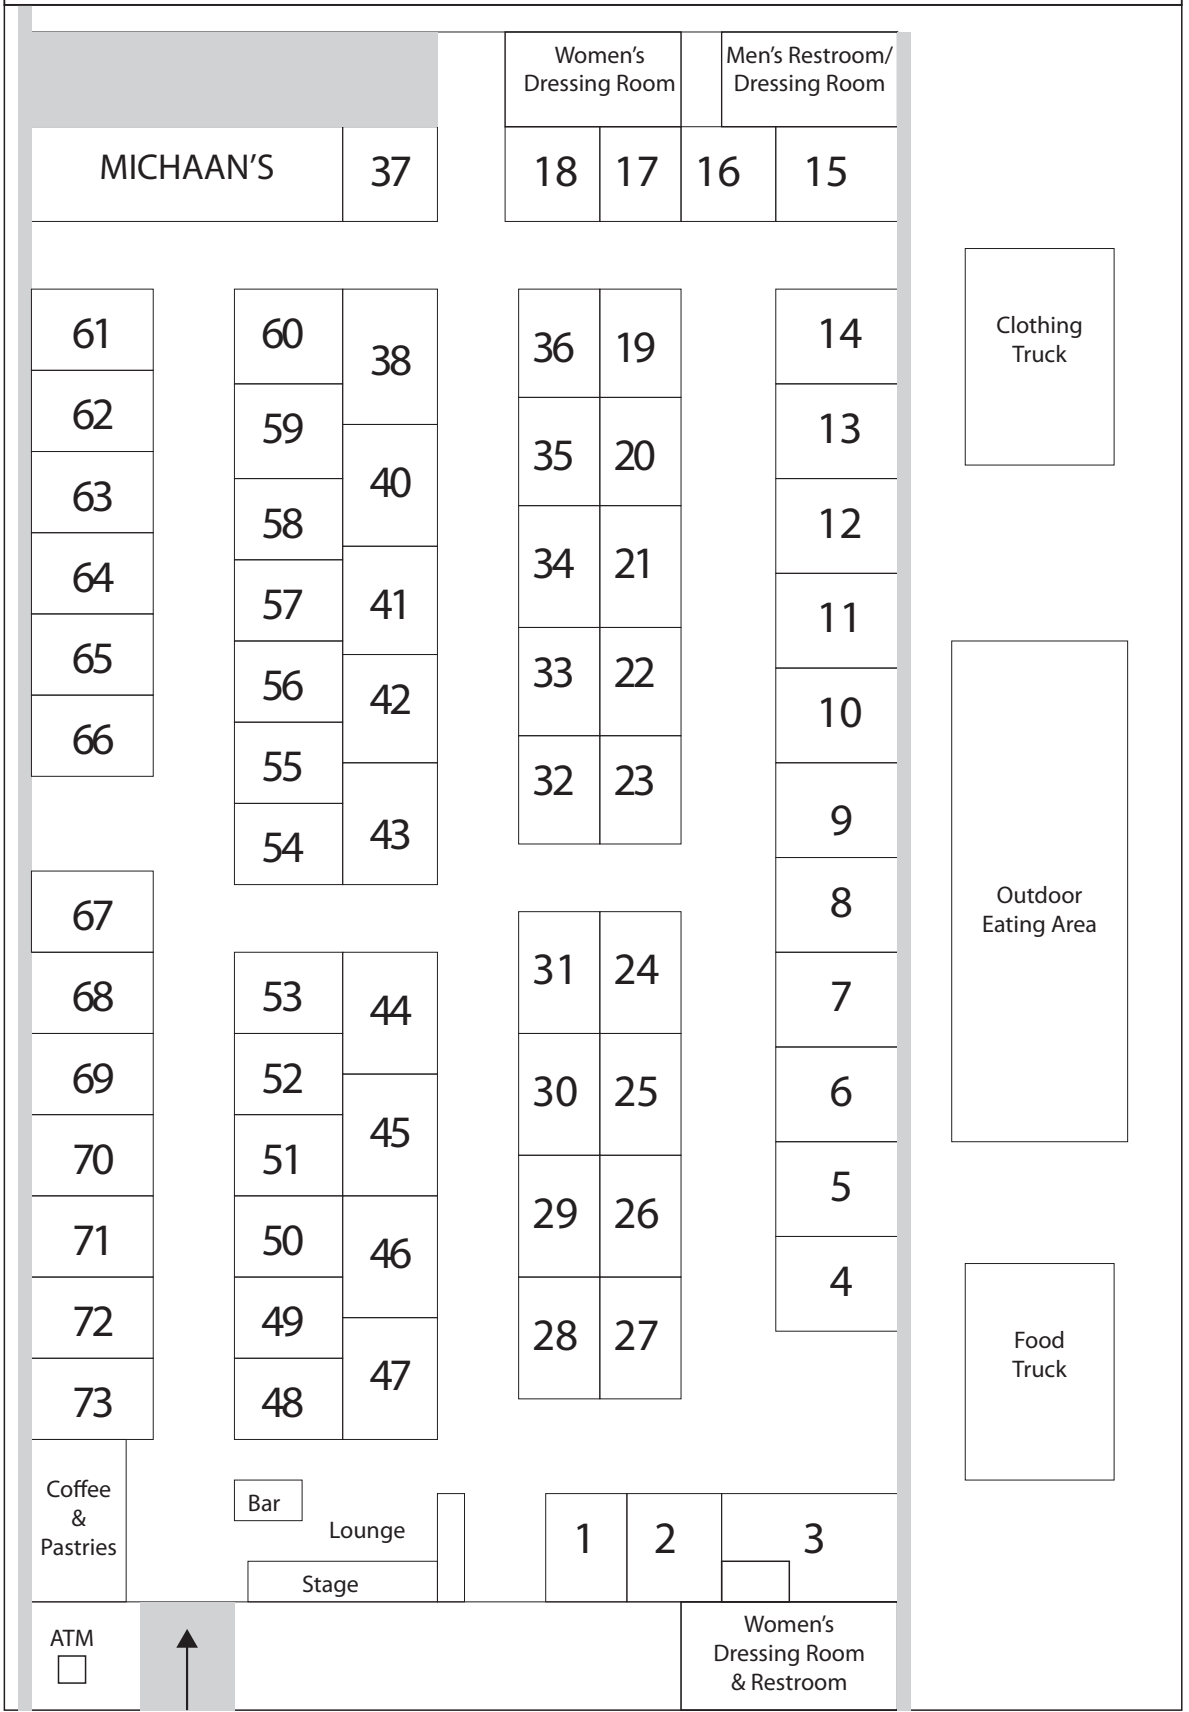

VINTAGE FASHION FAIRE - BOOTH MAP

MICHAAN'S ANNEX AUCTION SHOWROOM

2701 Monarch Street | Alameda, CA 94501

Main Entrance